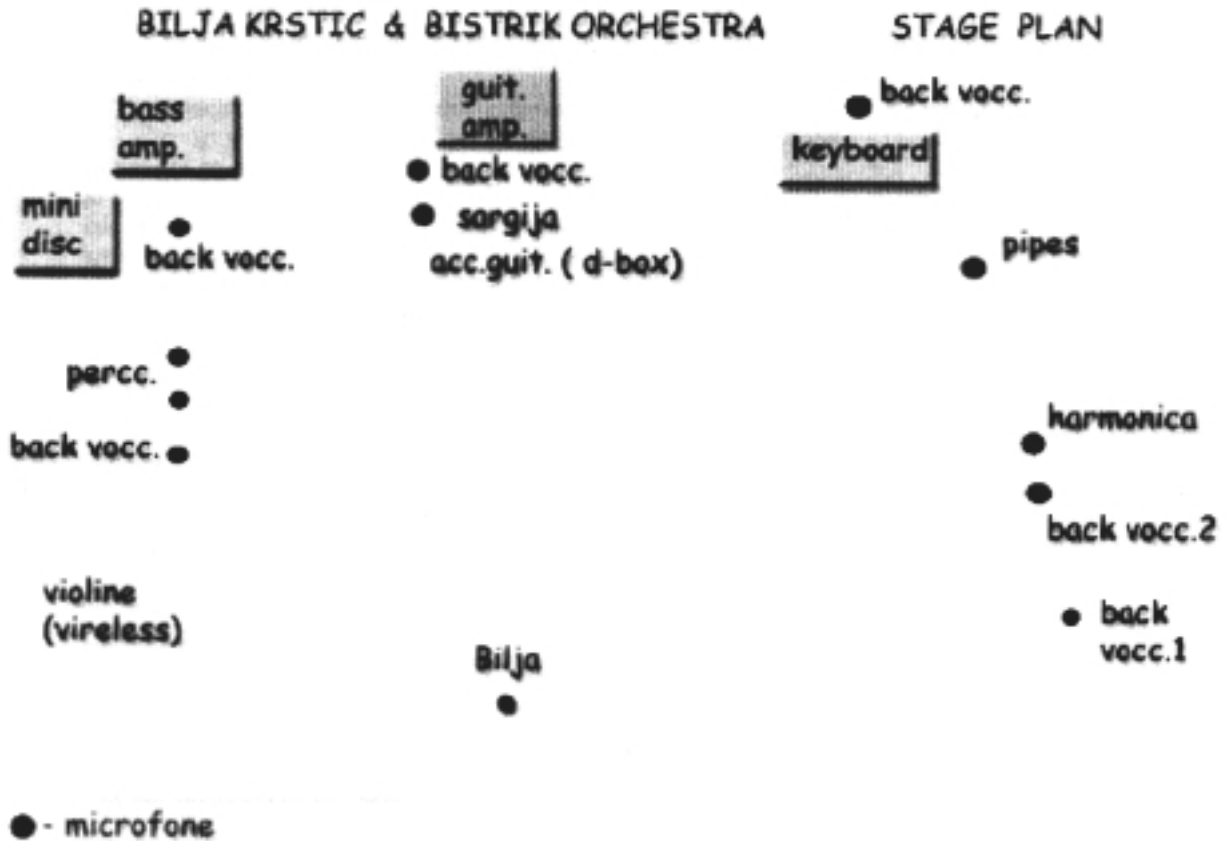

## EQUIPMENT REQUIREMENTS

1 BASS AMP ( COMBO )  
1 GUITAR AMP ( COMBO )  
1 BASS STAND  
1 GUITAR STAND  
1 KEYBOARD STAND  
8 VOCAL MICS  
5 MICS FOR INSTRUMENTS  
13-15 TALL BOOM STANDS

SONY MINI DISC  
4 CHANNEL MIXER  
SMALL TABLE OR RISER FOR MD  
8 ARMLESS CHAIRS  
2 CYMBAL STANDS  
2 STEREO D.I. BOXES  
2 MONO D.I. BOXES  
AT LEAST 8 MONITORS  
AT LEAST 4 MONITOR MIXES